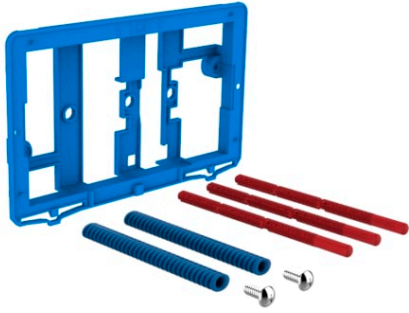

IN-WALL**Adaptation kit for flush plates****FEATURES**

Adaptation kit for flush plates. Not valid for electronic flush plates. See compatible flush plates in "Compatible Products."

BOUGHT TOGETHER FREQUENTLY

PL2 Dual - Dual flush plate
89019600.

Dual flush plate for Roca
installation systems. No
tools required for
installation.
89019500.

PL10 PRO - Vandal-proof
stainless steel dual flush
plate
890189304

PL10 Dual - Dual flush
plate. Glass finish
89018930.

PL10 Dual - Dual flush
plate
89018900.

PL7 Dual - Dual flush plate
89018830.

In-Wall

Systems that combine efficiency and technology to deliver the best performance.